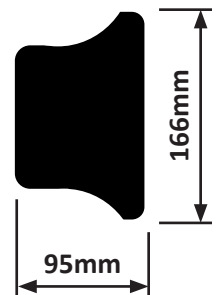

**SPECIFICATION GUIDE - SURA Series**

| Model          |    | GSS15                 | GSS20 | GSS30 | GSS40 |
|----------------|----|-----------------------|-------|-------|-------|
| Power          | kW | 1.5                   | 2.0   | 3.0   | 4.0   |
| Current        | A  | 6.8                   | 8.7   | 13.0  | 17.4  |
| Supply voltage | V  | 230V 1PH N & E - 50Hz |       |       |       |
| Weight         | kg | 2.0                   | 2.0   | 3.5   | 3.5   |

**Dimensional Data**

**GSS15 & 20**

**GSS30 & 40**

**Heating Coverage**

Heating zone approx. 15m<sup>2</sup>

Heating zone approx. 25m<sup>2</sup>

*Tel: +44(0)1473 830 551*

*Fax: +44(0)1473 832055*