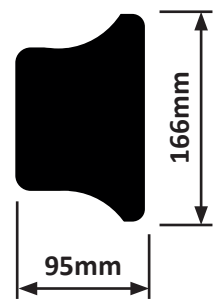

**SPECIFICATION GUIDE - SURA Series**

| Model          |    | GSS15                 | GSS20 | GSS30 | GSS40 |
|----------------|----|-----------------------|-------|-------|-------|
| Power          | kW | 1.5                   | 2.0   | 3.0   | 4.0   |
| Current        | A  | 6.8                   | 8.7   | 13.0  | 17.4  |
| Supply voltage | V  | 230V 1PH N & E - 50Hz |       |       |       |
| Weight         | kg | 2.0                   | 2.0   | 3.5   | 3.5   |

**Dimensional Data**

**GSS15 & 20**

**GSS30 & 40**

**Heating Coverage**

Heating zone approx. 15m<sup>2</sup>

Heating zone approx. 25m<sup>2</sup>

*Tel: +44(0)1473 830 551*

*Fax: +44(0)1473 832055*