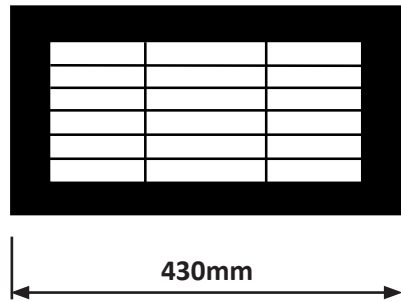

SPECIFICATION GUIDE - SURA Series

Model		GSS15	GSS20	GSS30	GSS40
Power	kW	1.5	2.0	3.0	4.0
Current	A	6.8	8.7	13.0	17.4
Supply voltage	V	230V 1PH N & E - 50Hz			
Weight	kg	2.0	2.0	3.5	3.5

Dimensional Data

GSS15 & 20