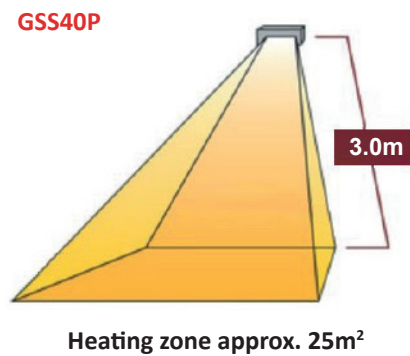

Heating Coverage