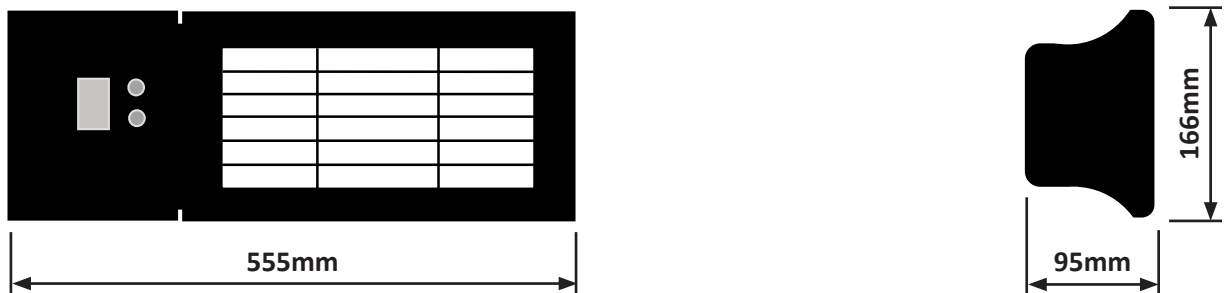

- Two models with variable heat capacities - 1.2 to 2.0kW & 2.4 to 4.0kW
- Remote control supplied as standard
- Five power levels using the hand remote
- Fashionable design to suit the aesthetics of restaurants & cafe's
- IP55 Protection
- Custom designed parabolic reflector with minimum energy loss
- Made from corrosion resistant and robust materials

**SPECIFICATION GUIDE - Sura Plus Series**

Model		GSS20P	GSS40P
Power	kW	1.2 to 2.0	2.4 to 4.0
Current	A	8.7	17.4
Supply voltage	V	230V 1PH N & E - 50Hz	
Weight	kg	2.8	4.1

**Dimensional Data**

**GSS20P**