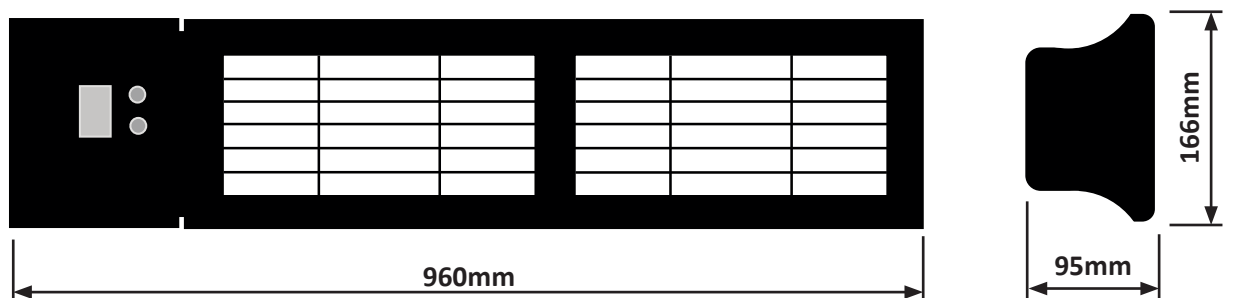

SPECIFICATION GUIDE - Sura Plus Series

Model		GSS20P	GSS40P
Power	kW	1.2 to 2.0	2.4 to 4.0
Current	A	8.7	17.4
Supply voltage	V	230V 1PH N & E - 50Hz	
Weight	kg	2.8	4.1

Dimensional Data

GSS20P

GSS40P

Heating Coverage