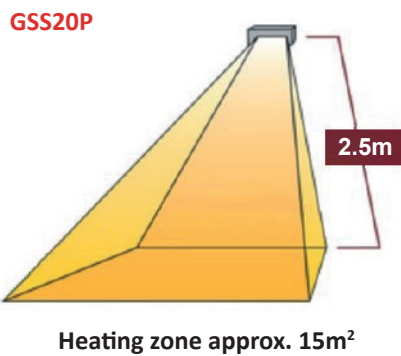

Heating Coverage